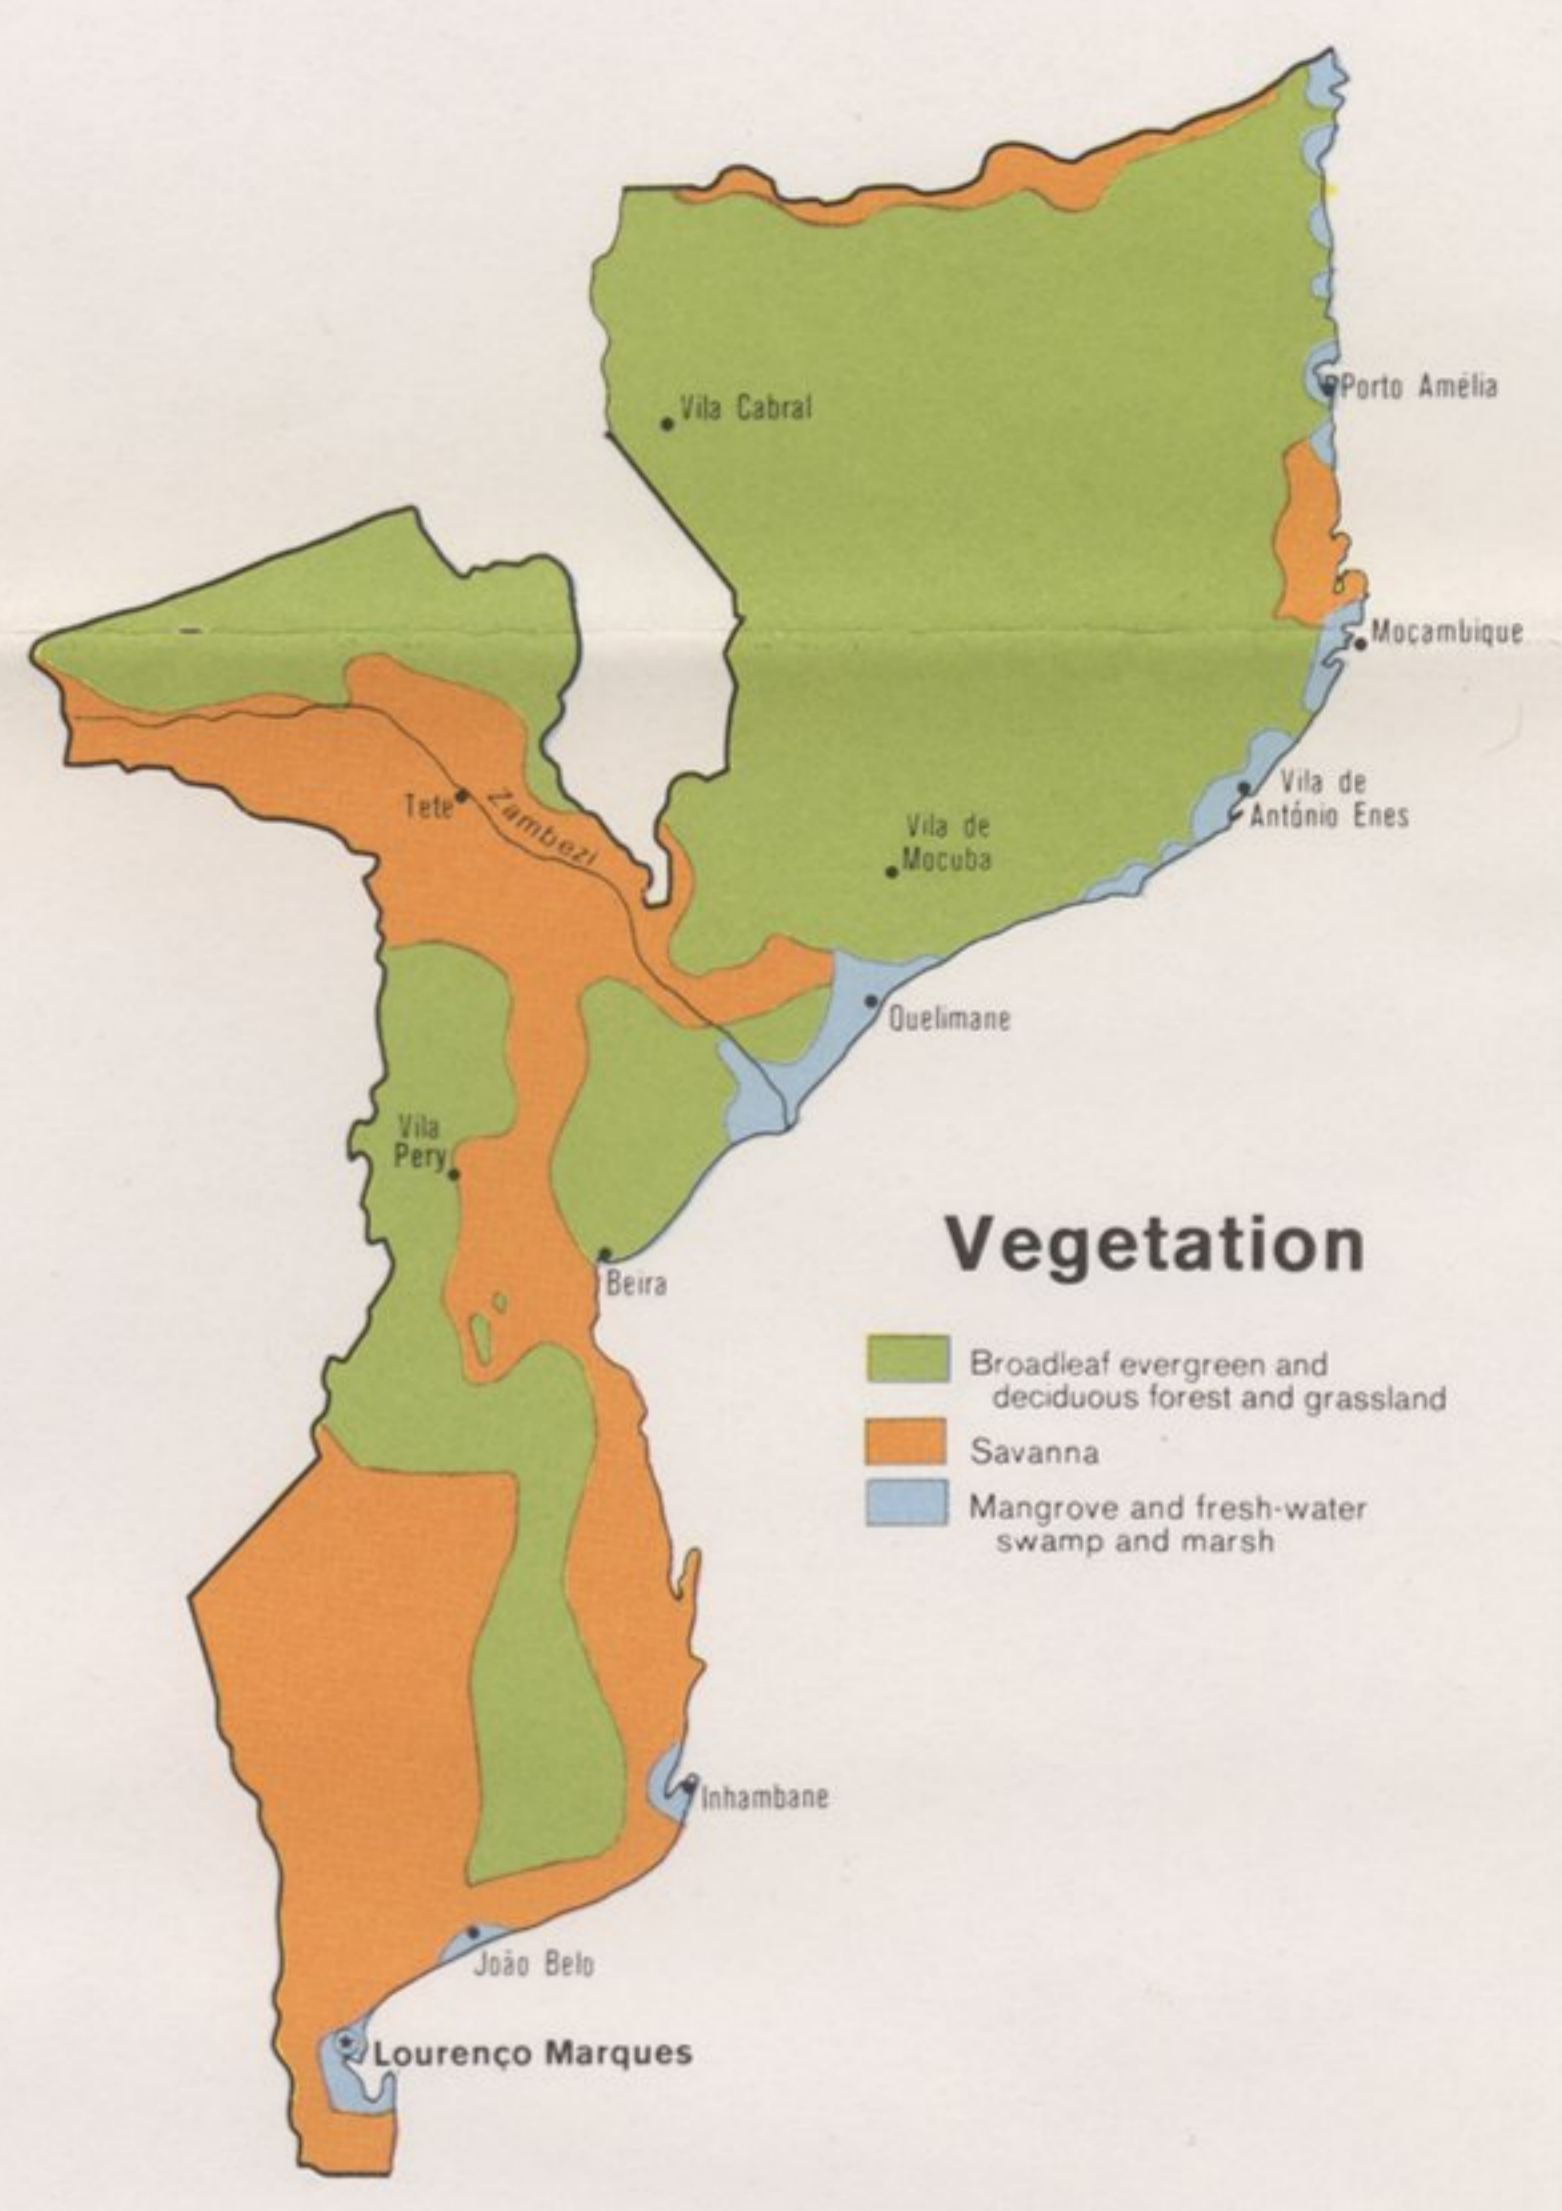

Mozambique (Portugal)

- International boundary
- District boundary
- National or colonial capital
- District capital
- Railroad (3'6" gage)
- Surfaced road
- Unsurfaced road
- Airfield
- Major port

Populated places
 Lourenço Marques 383,775
 ○ 10,000 to 114,000
 ● Under 10,000

Spot elevations in feet
 Scale: 1:3,860,000

0 50 100 Miles
 0 50 100 Kilometers

COLEÇÃO DE MAPAS NABAS CODE 1406