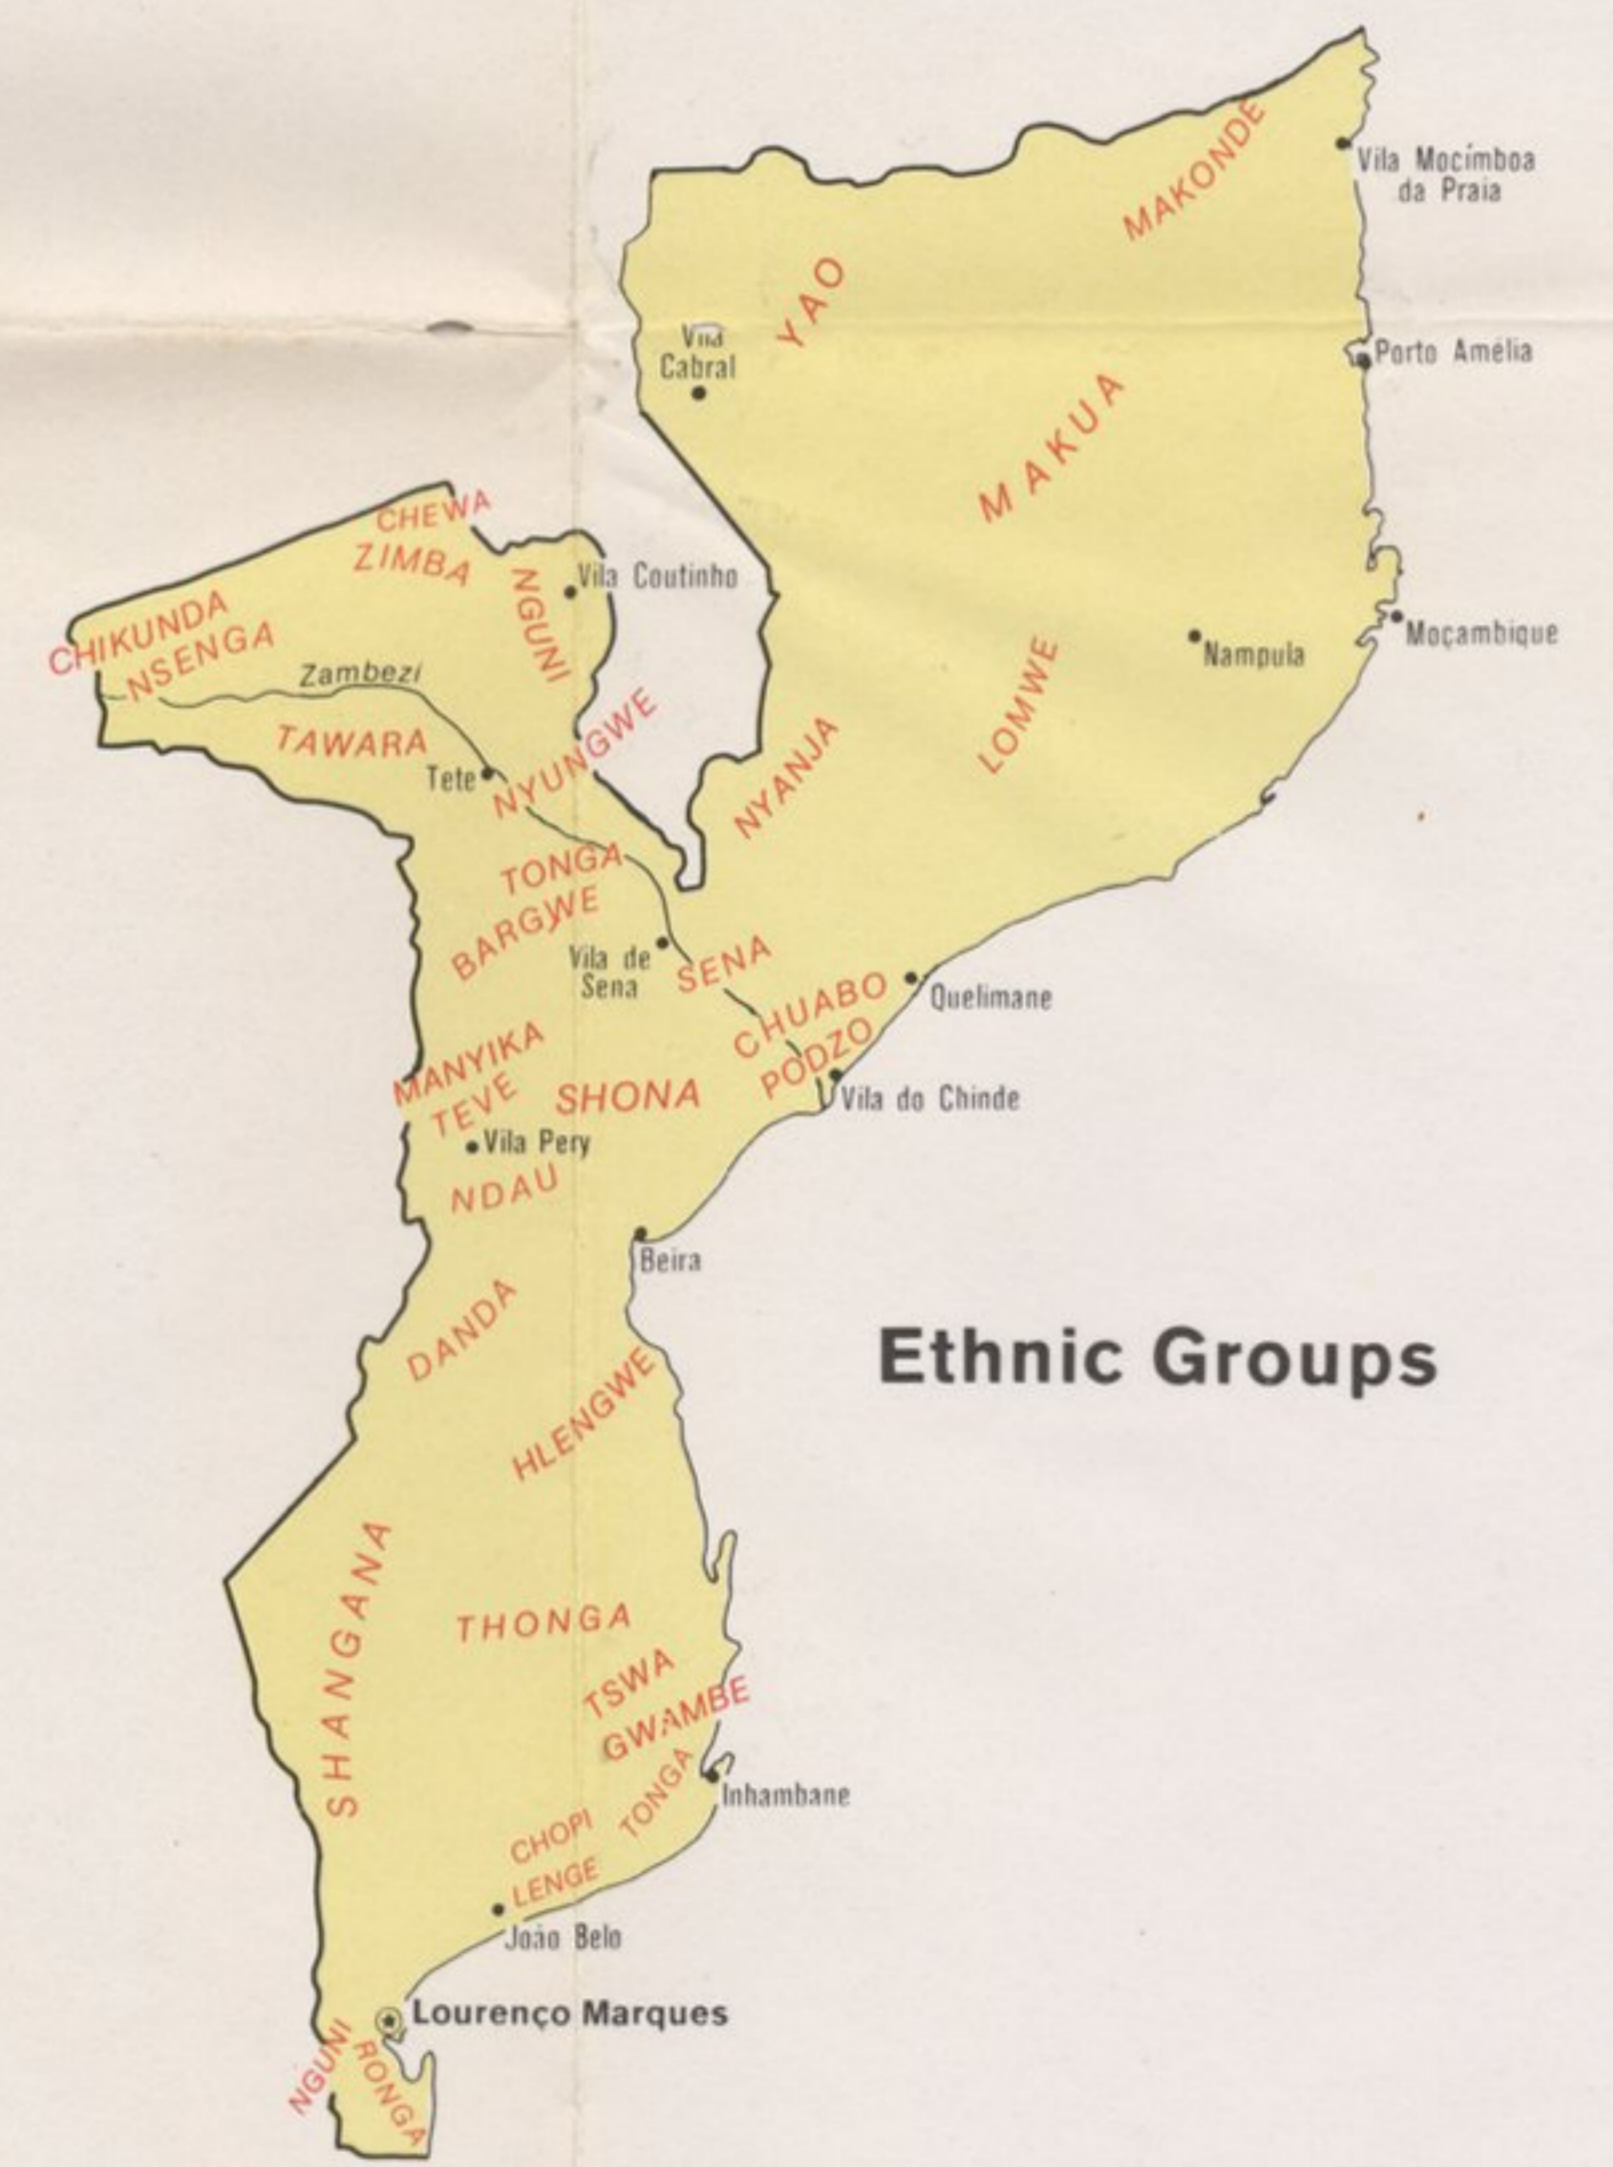

Mozambique (Portugal)

- International boundary
- District boundary
- National or colonial capital
- District capital
- Railroad (3'6" gage)
- Surfaced road
- Unsurfaced road
- Airfield
- Major port

Populated places
 Lourenço Marques 383,775
 ○ 10,000 to 114,000
 ● Under 10,000

Spot elevations in feet
 Scale: 1:3,860,000

0 50 100 Miles
 0 50 100 Kilometers

COLEÇÃO DE MAPAS NABAS CODE 1406