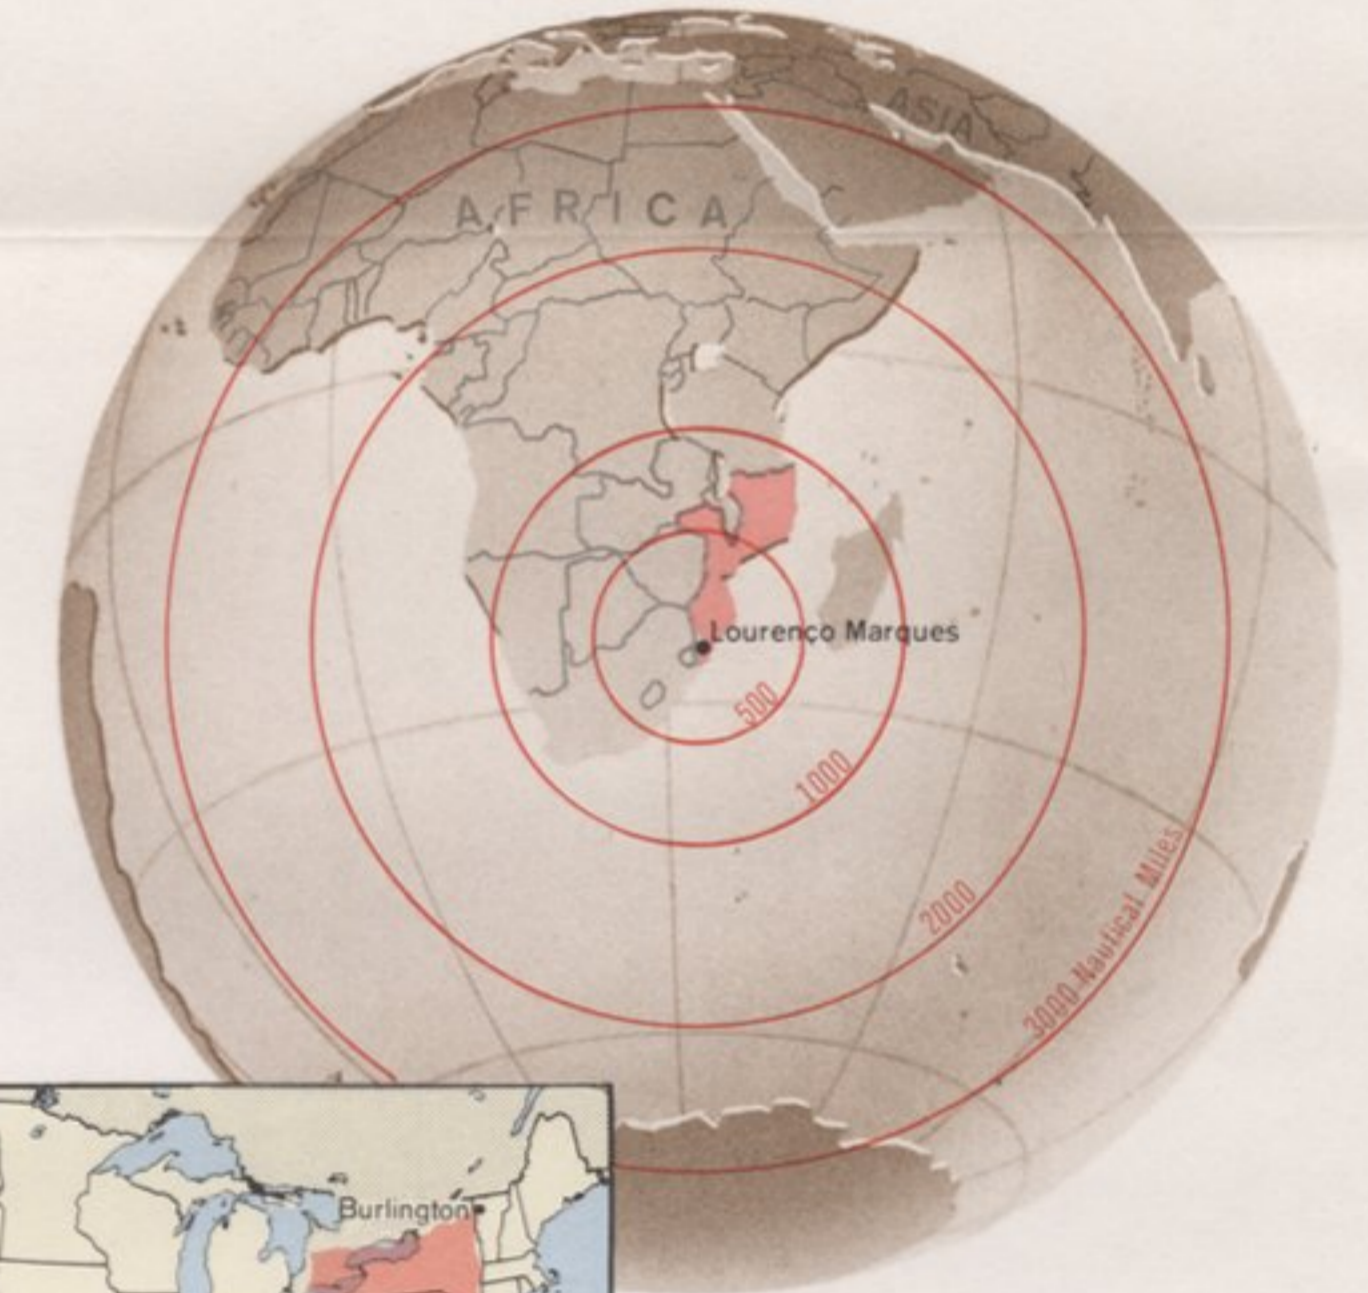

Mozambique (Portugal)

- International boundary
- District boundary
- National or colonial capital
- District capital
- Railroad (3'6" gage)
- Surfaced road
- Unsurfaced road
- Airfield
- Major port

Populated places
 Lourenço Marques 383,775
 ○ 10,000 to 114,000
 ● Under 10,000

Spot elevations in feet
 Scale: 1:3,860,000

0 50 100 Miles
 0 50 100 Kilometers

COLEÇÃO DE MAPAS NABAS CODE 1406