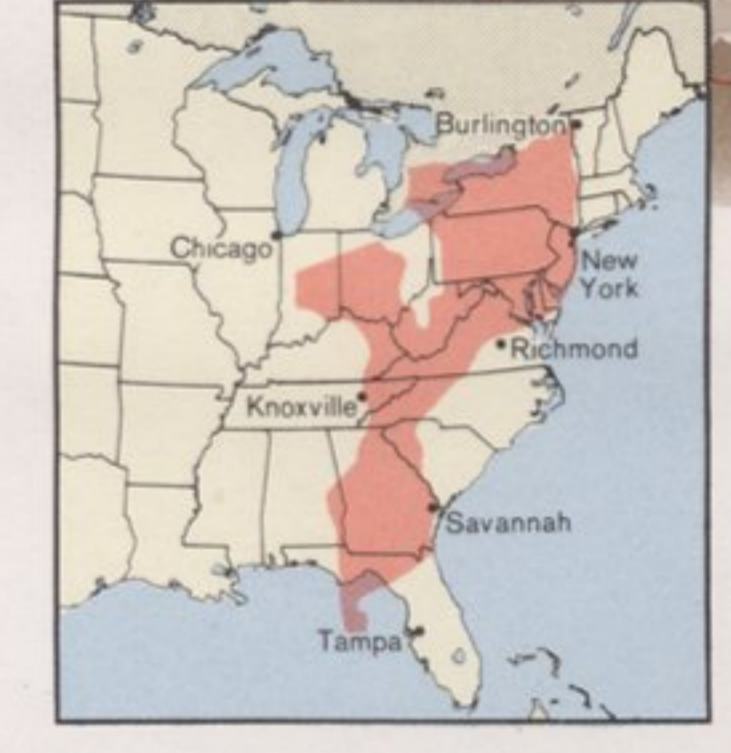

Mozambique (Portugal)

- International boundary
- District boundary
- National or colonial capital
- District capital
- Railroad (3'6" gage)
- Surfaced road
- Unsurfaced road
- Airfield
- Major port

Populated places
 Lourenço Marques 383,775
 ○ 10,000 to 114,000
 ● Under 10,000

Spot elevations in feet
 Scale: 1:3,860,000

0 50 100 Miles
 0 50 100 Kilometers

COLEÇÃO DE MAPAS NABAS CODE 1406