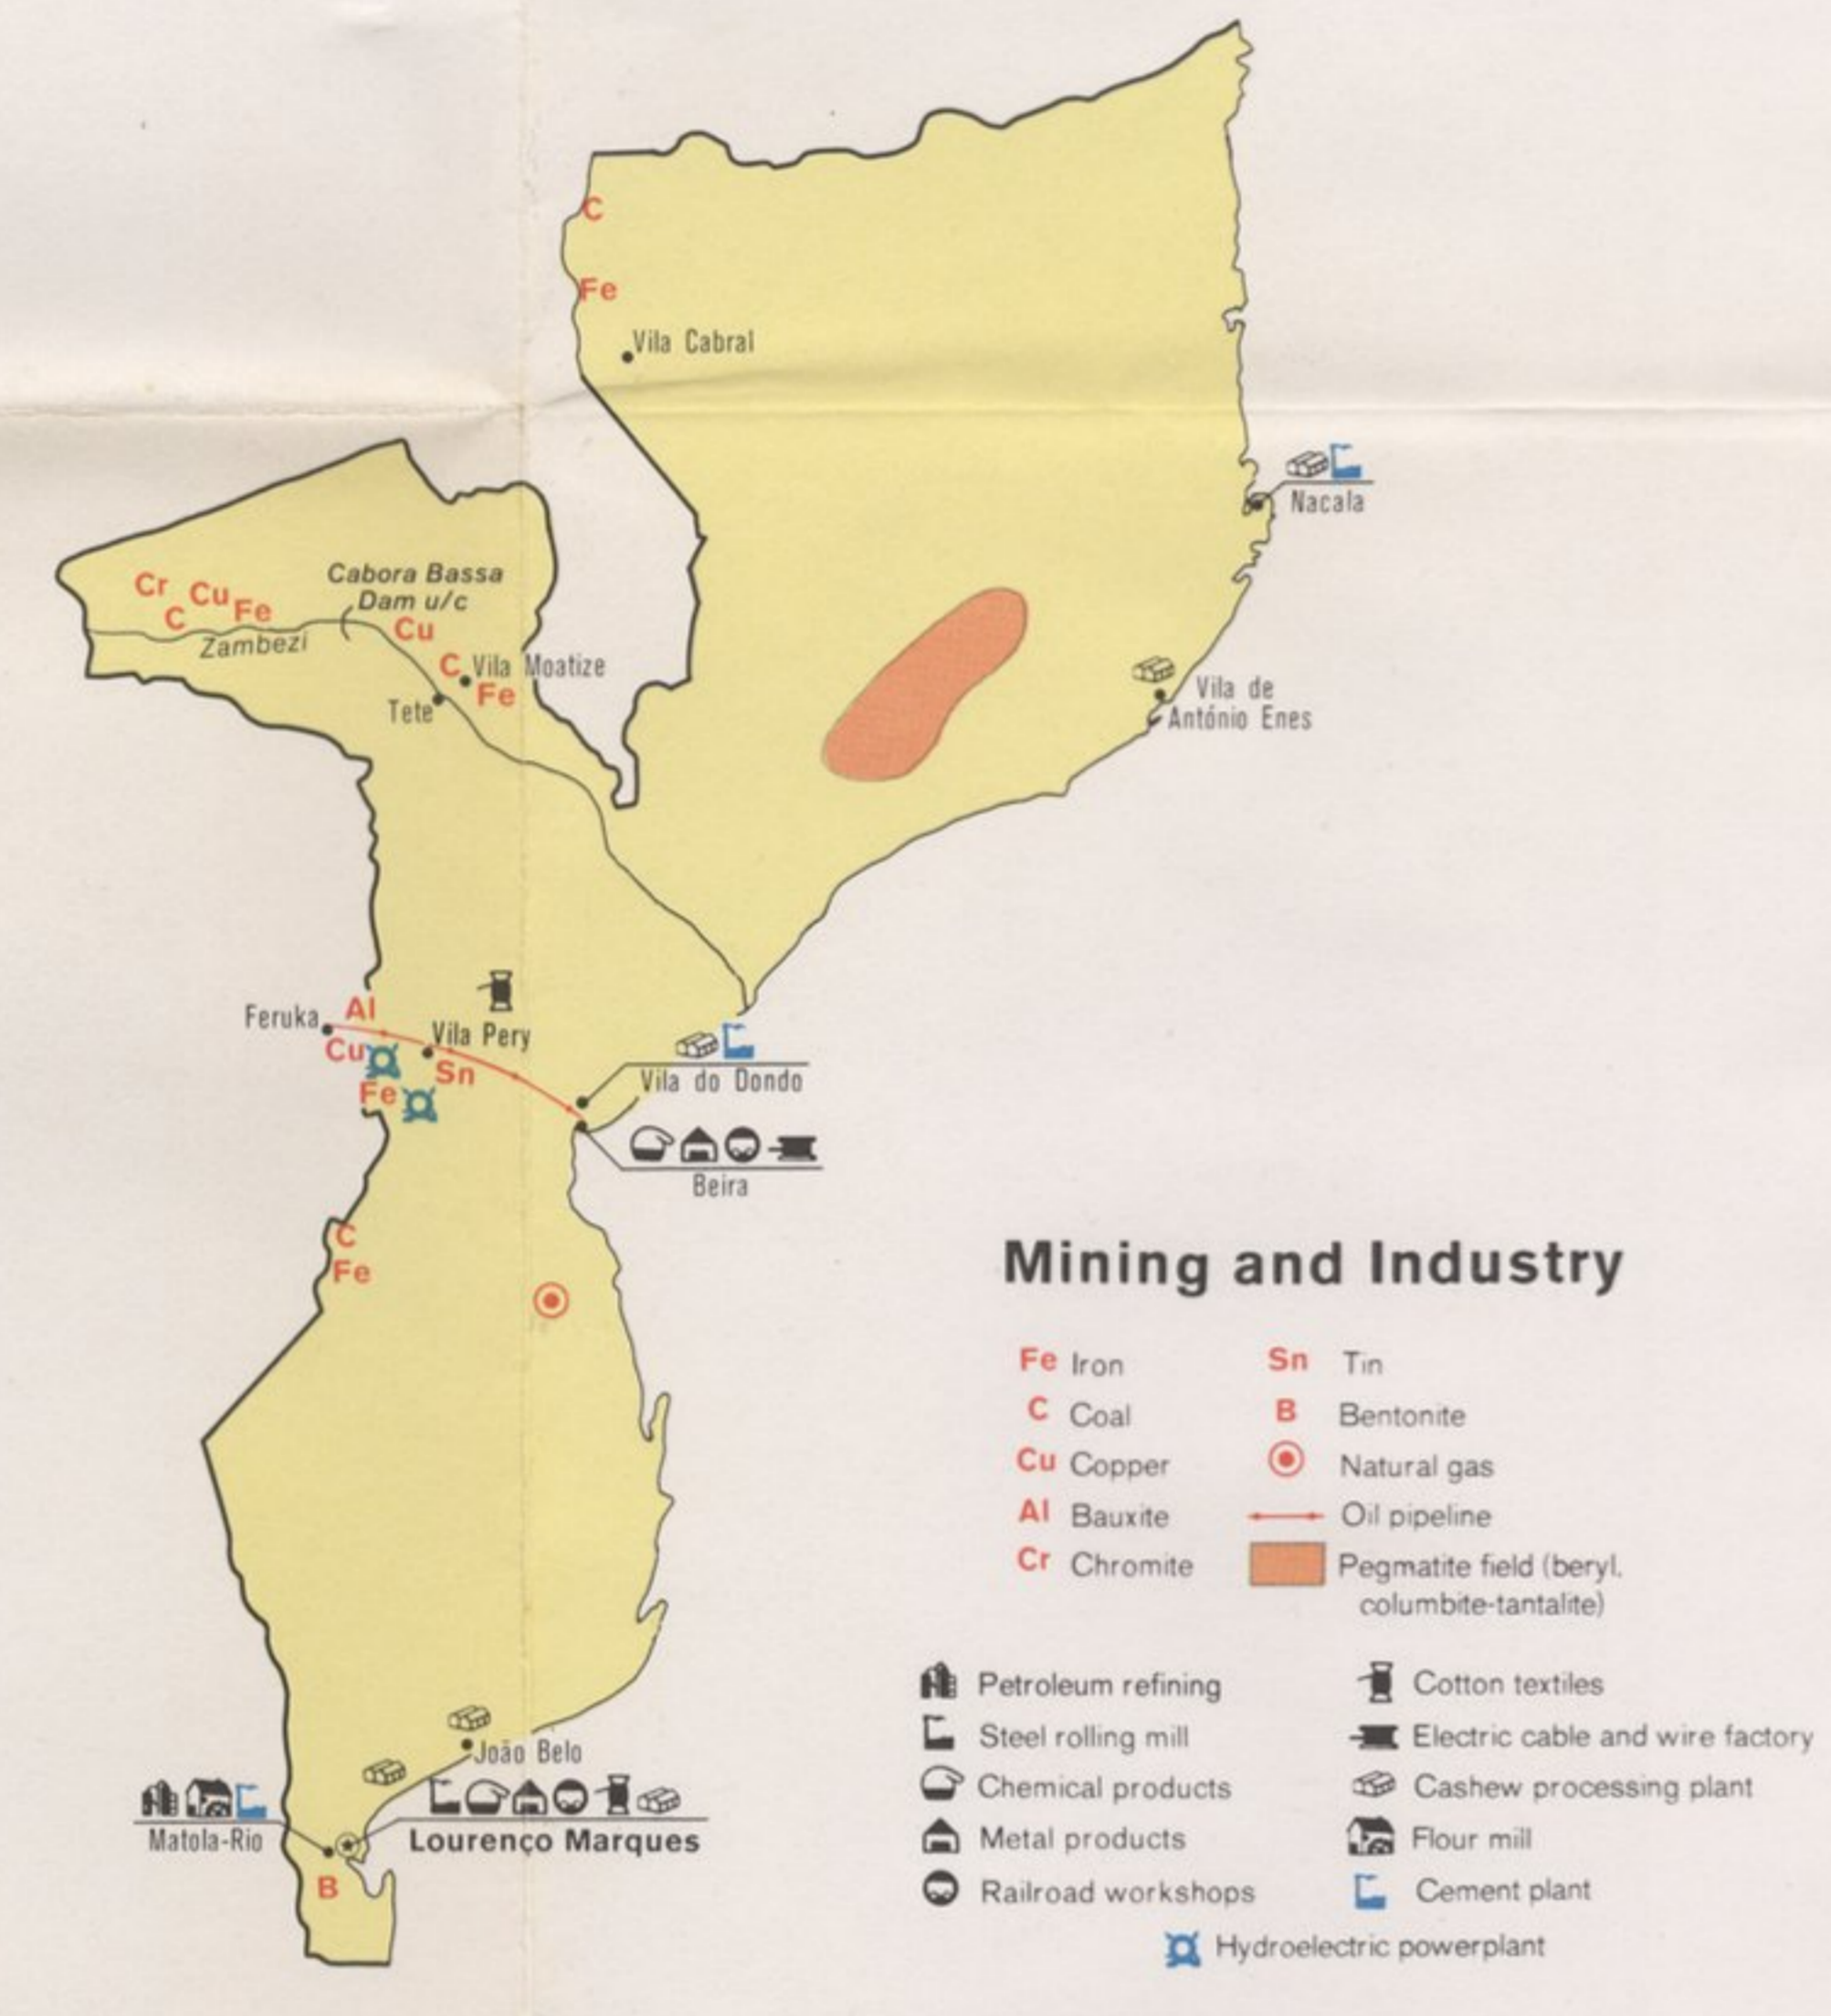

Mozambique (Portugal)

- International boundary
- District boundary
- National or colonial capital
- District capital
- Railroad (3'6" gage)
- Surfaced road
- Unsurfaced road
- Airfield
- Major port

Populated places
 Lourenço Marques 383,775
 ○ 10,000 to 114,000
 ● Under 10,000

Spot elevations in feet
 Scale: 1:3,860,000

0 50 100 Miles
 0 50 100 Kilometers

COLEÇÃO DE MAPAS NABAS CODE 1406