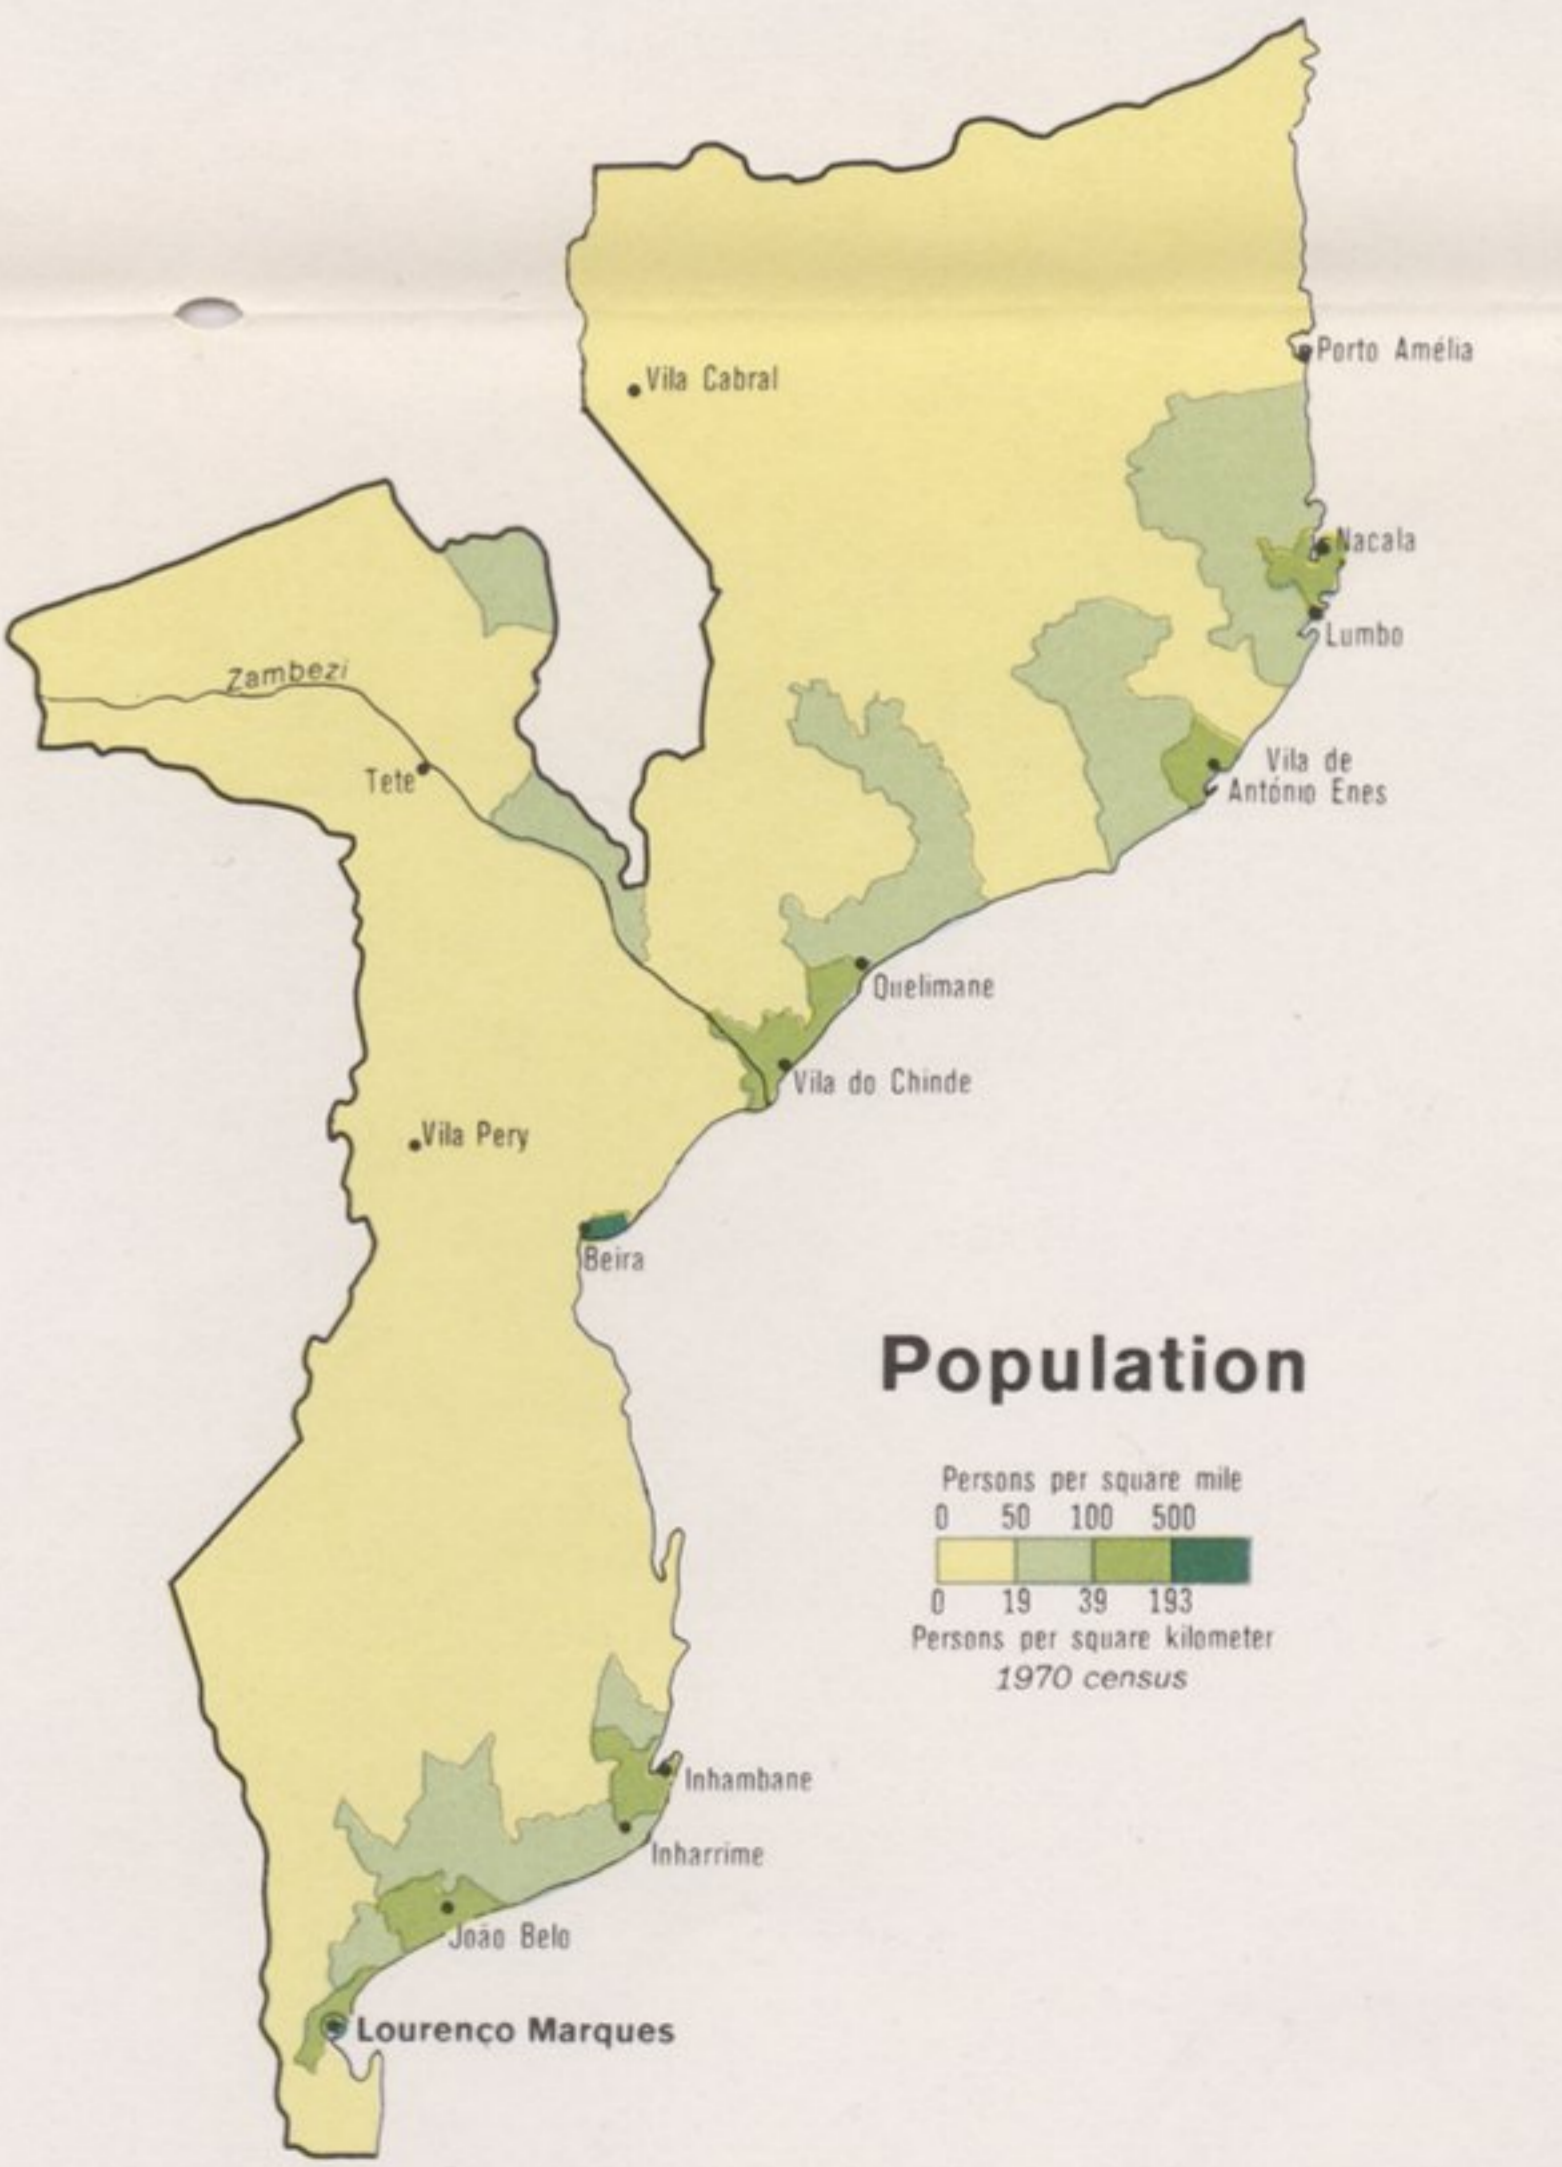

Mozambique (Portugal)

- International boundary
- District boundary
- National or colonial capital
- District capital
- Railroad (3'6" gage)
- Surfaced road
- Unsurfaced road
- Airfield
- Major port

Populated places
 Lourenço Marques 383,775
 ○ 10,000 to 114,000
 ● Under 10,000

Spot elevations in feet
 Scale: 1:3,860,000

0 50 100 Miles
 0 50 100 Kilometers

COLEÇÃO DE MAPAS NABAS CODE 1406