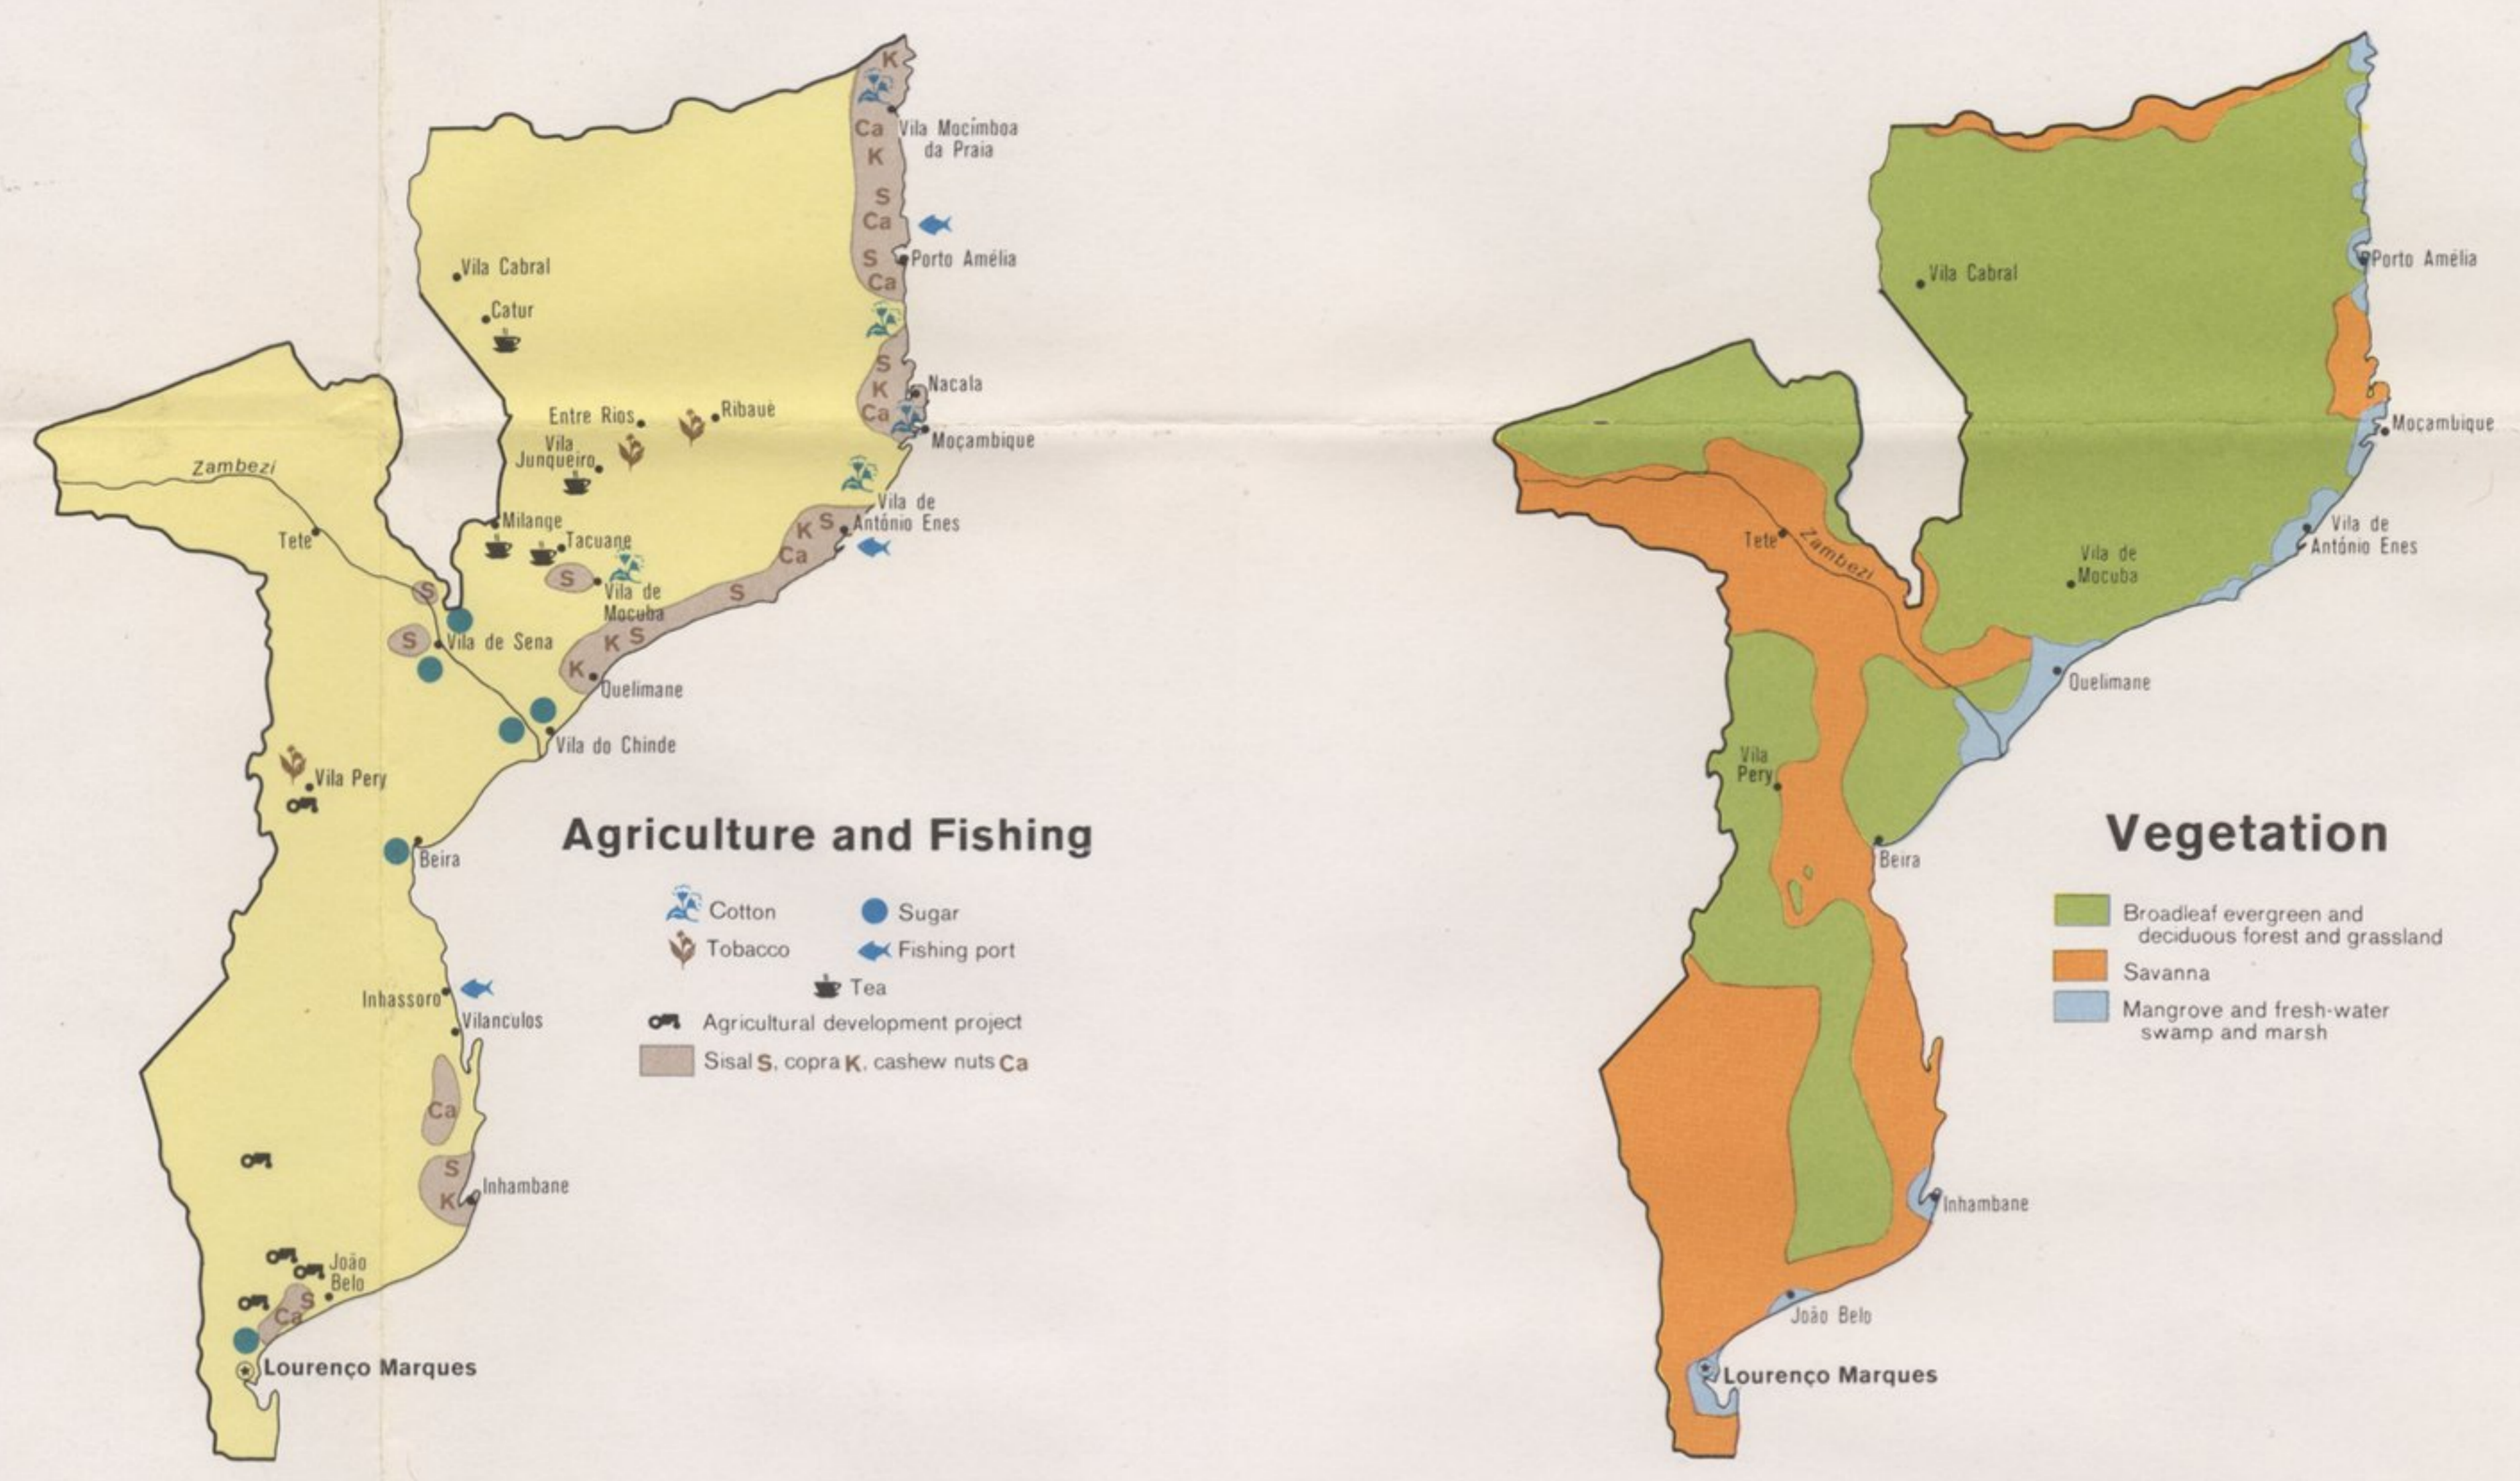

Mozambique (Portugal)

- International boundary
- District boundary
- National or colonial capital
- District capital
- Railroad (3'6" gage)
- Surfaced road
- Unsurfaced road
- Airfield
- Major port

Populated places
 Lourenço Marques 383,775
 ○ 10,000 to 114,000
 ● Under 10,000

Spot elevations in feet
 Scale: 1:3,860,000

0 50 100 Miles
 0 50 100 Kilometers

COLEÇÃO DE MAPAS NABAS CODE 1406